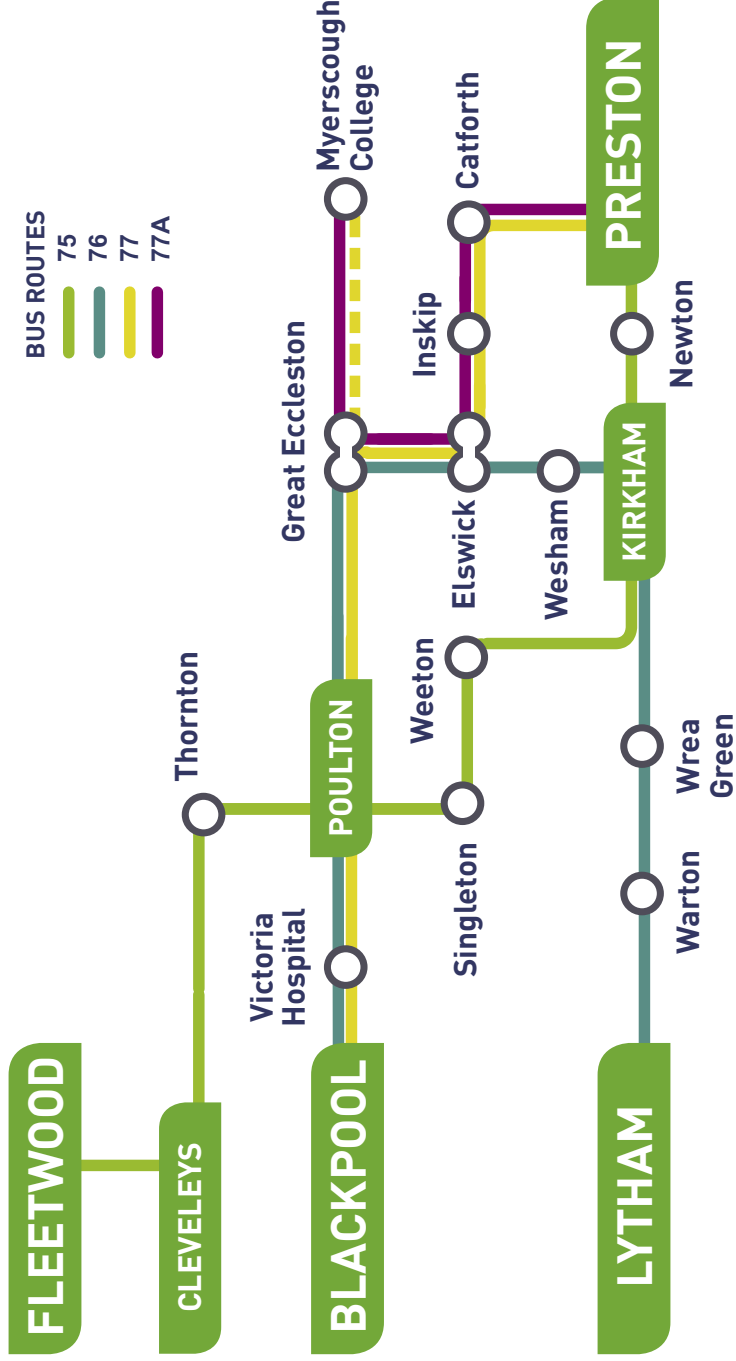

77A Preston - Inskip - Elswick -
Great Eccleston - Myerscough

Funded by:

The Fylde VILLAGER

SERVICE 75 ROUTE DESCRIPTION

From PRESTON Bus Station via Tithebarn Street, Lord Street, Lancaster Road, Fishergate, Fishergate Hill, Hartington Road, Portway, Navigation Way, ASHTON BANK, Chain Caul Way, Nelson Way, ASHTON, Riversway, A583 Blackpool Road, NEWTON, School Lane, Bryning Lane, A583 Blackpool Road, Blackpool Road, KIRKHAM, Dowbridge, Market Square, Poulton Street, Moor Street, Ribby Road, A583 Blackpool Road, GREAT PLUMPTON, Weeton Road, WEETON, Church Road, Mythop Road, Singleton Road, circle Weeton Camp, B5260, SINGLETON, Weeton Road, The Village, Station Road, HARDHORN, Fairfield Road, POULTON, Hardhorn Road, New Link Road, Blackpool Old Road, POULTON Booths, Blackpool Old Road, Queens Square, Chapel Street, Breck Road, Skippool Road, LITTLE THORNTON, Tarn Road, School Road, THORNTON, Station Road, Victoria Road East, CLEVELLEYS, Victoria Road West, CLEVELLEYS Victoria Square, Rossall Road, West Drive, THORNTON, Mayfield Avenue, Bourne Way, Pheasants Wood Drive (clockwise), Bourne Way, Fleetwood Road, FLEETWOOD, Amounderness Way, Denham Way, Copse Road, Radcliffe Road, Elm Street, Station Road and Dock Street to FLEETWOOD Asda.

Returning from FLEETWOOD Asda via Dock Street, Adelaide Street, Albert Square, Lord Street, Elm Street, Copse Road, Denham Way, Amounderness Way then outward route reversed to POULTON Breck Road then via Station Road, Vicarage Road, Ball Street, Tithebarn Street, Queensway, Blackpool Old Road to POULTON Booths then via Blackpool Old Road, Queens Square, Hardhorn Road then outward route reversed to NEWTON A583 Blackpool Road then via School Lane, Bryning Lane, A583 Blackpool Road then outward route reversed to PRESTON Fishergate Hill then via Corporation Street, Ringway, Tithebarn Street, Carlisle Street, Pole Street and Lords Walk to PRESTON Bus Station.